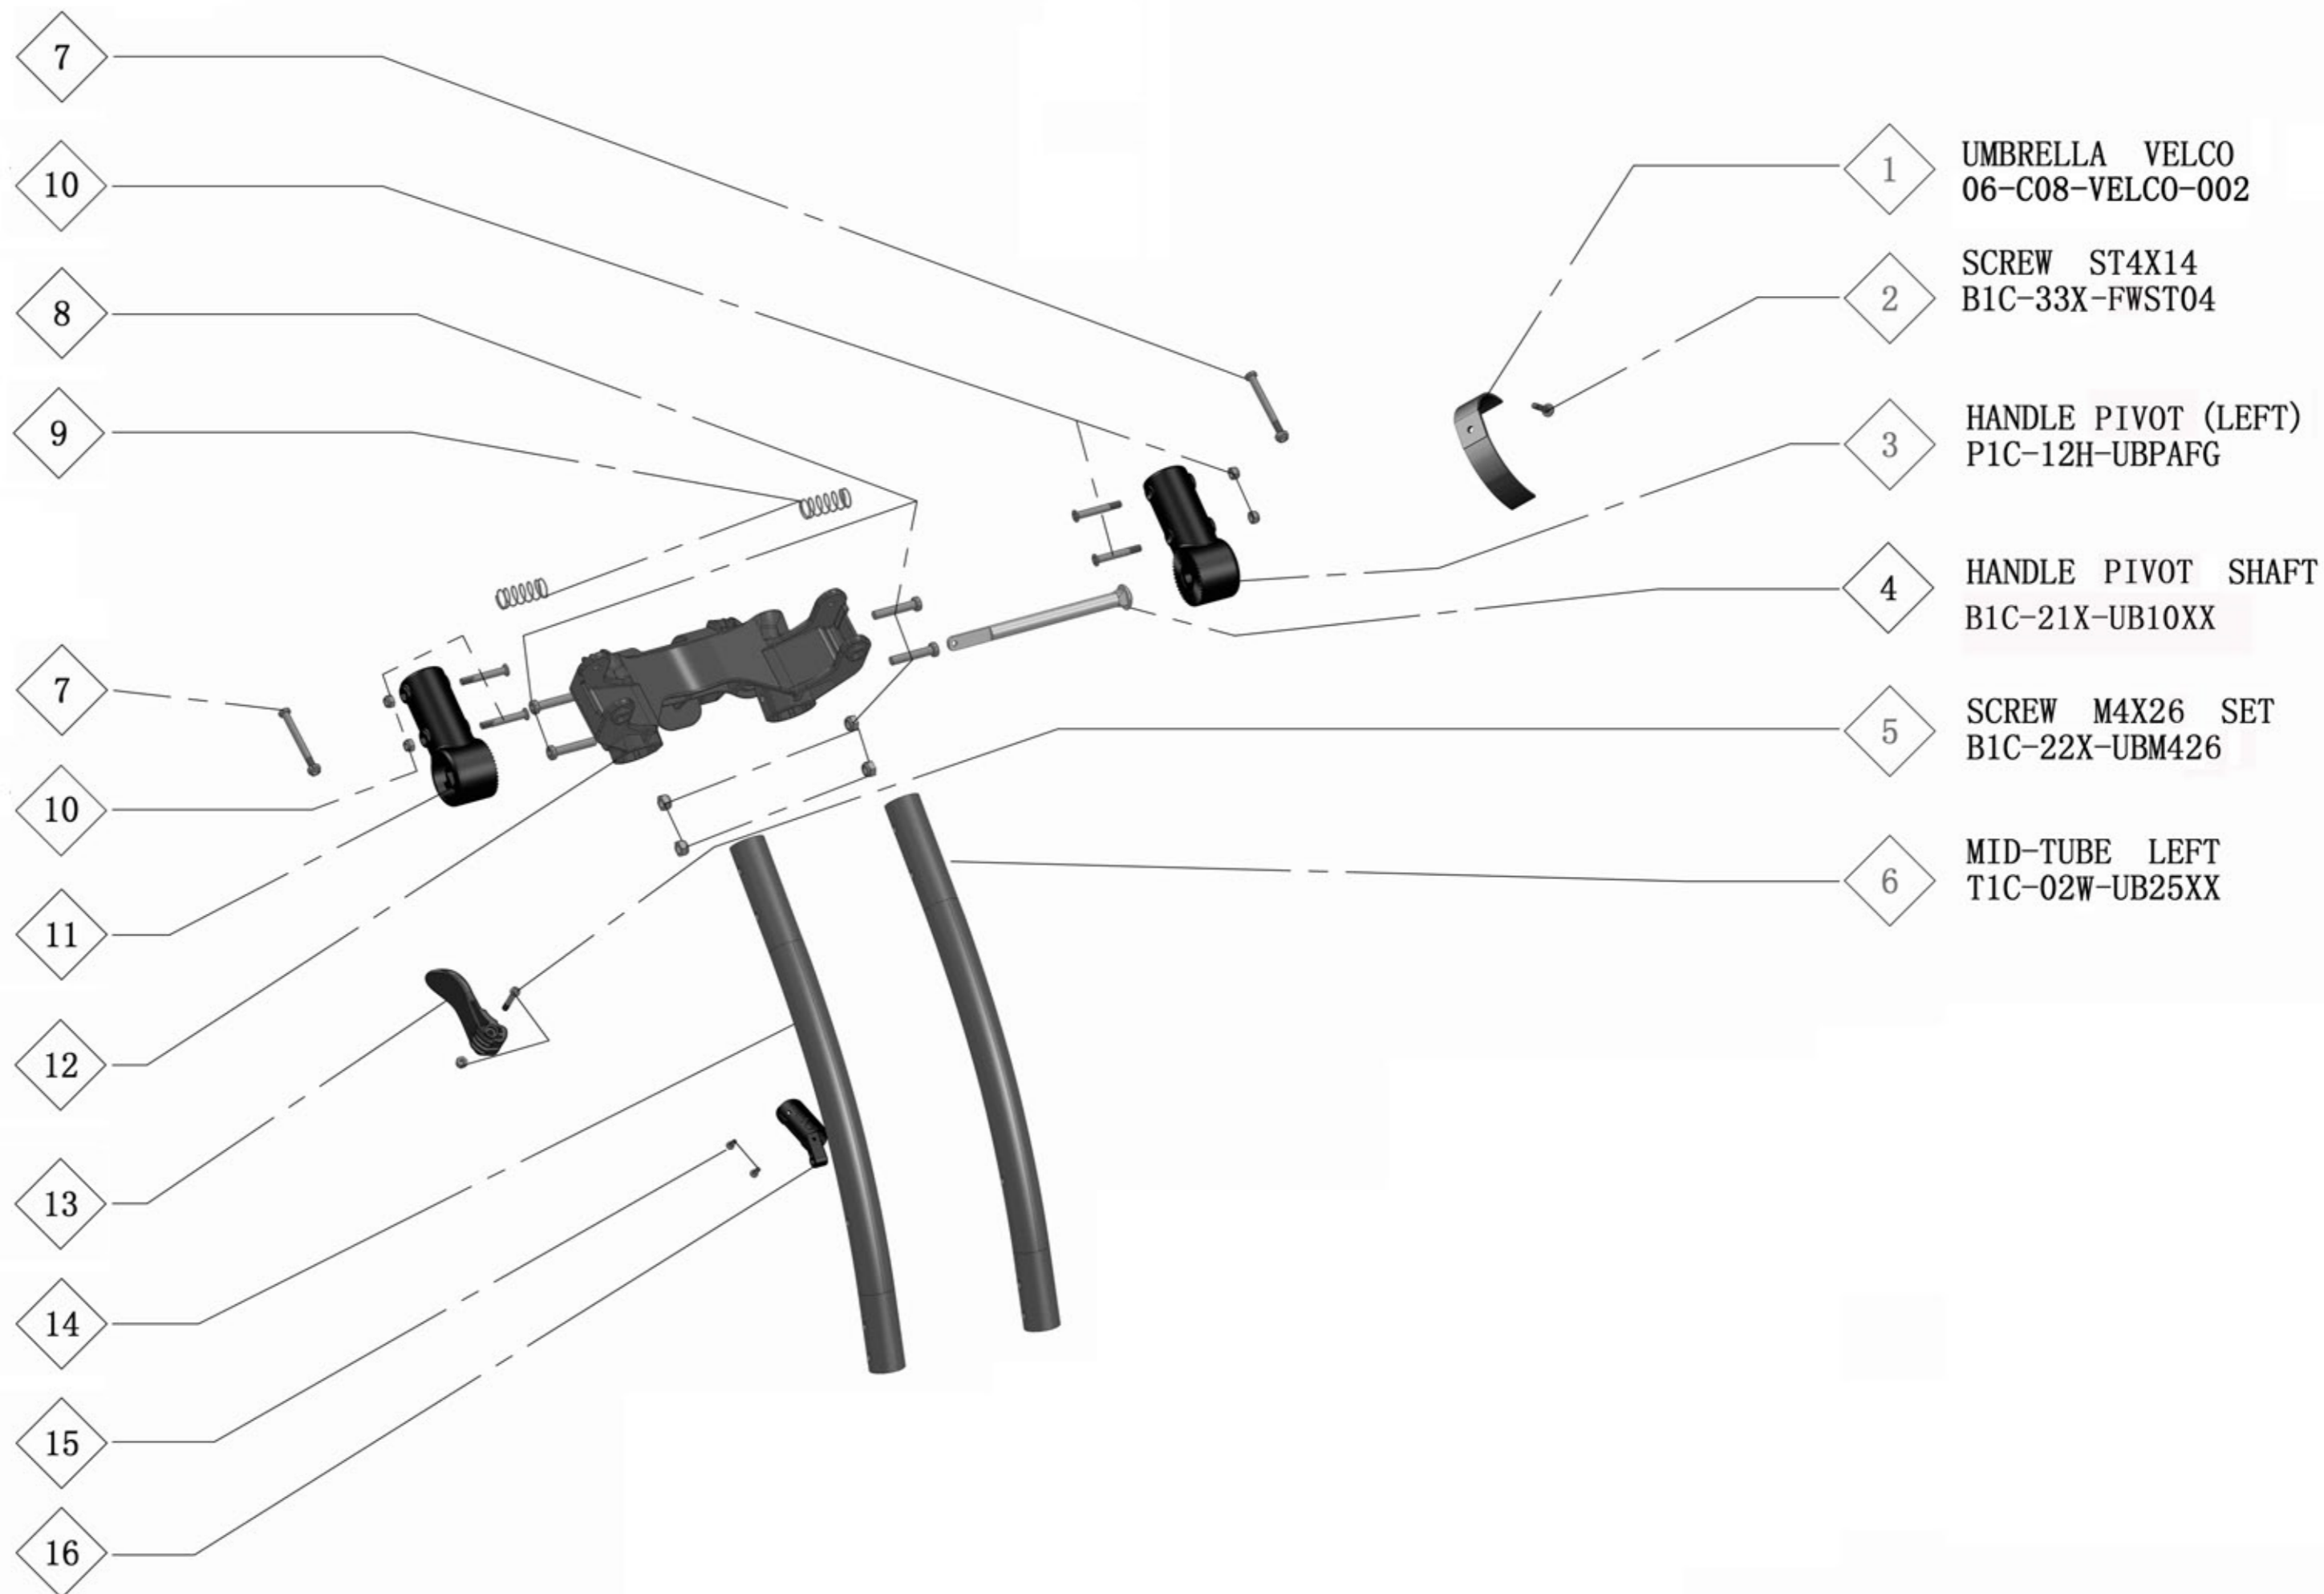

# RV1C UPPER BAG SADDLE & TUBES v1.0

STRAP ARM BOLT SET  
B1C-08 -FWM548

M5 X 34MM CSK BOLT  
06-M35-M5X34KM

M6 X 37mm BOLT  
06-M26-M6X37PM

HANDLE HOLDER SPRING  
M1C-10H-UBASSM

STRAP ARM BOLT SET  
B1C-08 -FWM548

M5 X 34MM CSK BOLT  
06-M35-M5X34KM

HANDLE PIVOT (RIGHT)  
P1C-52H-UBPAFG

BAG SADDLE UPPER  
P1C-29H-UBPAFG

HANDLE LOCK LEVER  
P1C-18R-UBPAFG

MID-TUBE RIGHT  
T1C-03W-UB25XX

ST3.0 X10mm PA SCREW  
06-M39-ST3X8PA

HANDLE GUARD (LEFT)  
06-P49-C010-00

1 UMBRELLA VELCO  
06-C08-VELCO-002

2 SCREW ST4X14  
B1C-33X-FWST04

3 HANDLE PIVOT (LEFT)  
P1C-12H-UBPAFG

4 HANDLE PIVOT SHAFT  
B1C-21X-UB10XX

5 SCREW M4X26 SET  
B1C-22X-UBM426

6 MID-TUBE LEFT  
T1C-02W-UB25XX